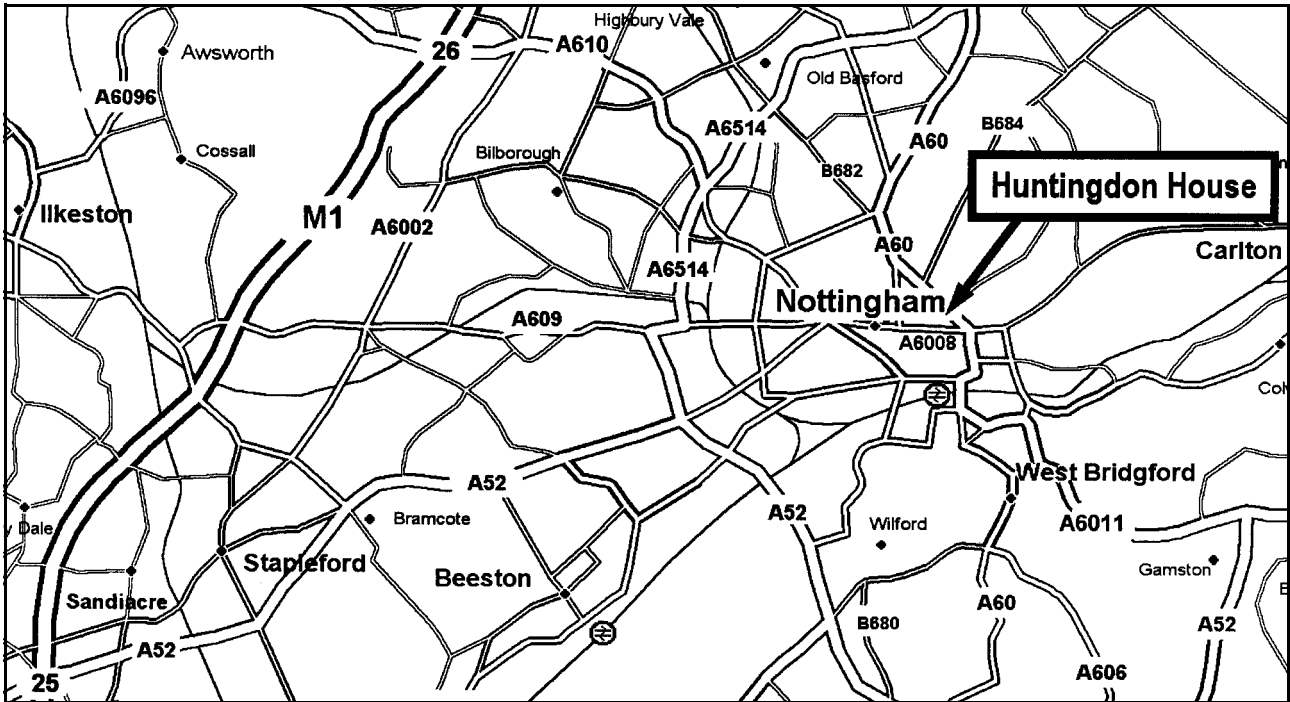

Merlin Open Systems
Huntingdon House
278–290 Huntingdon Street
NOTTINGHAM
NG1 3LY

Telephone: (0115) 9524333

info@merlin-os.co.uk
www.merlin-os.co.uk

Visitors should park in the Victoria Centre or other city centre car parks. For short visits, visitors can use on-street metered parking in the streets around the building (£1 per 30 minutes during working hours). **Do not** park in the Staples car park.